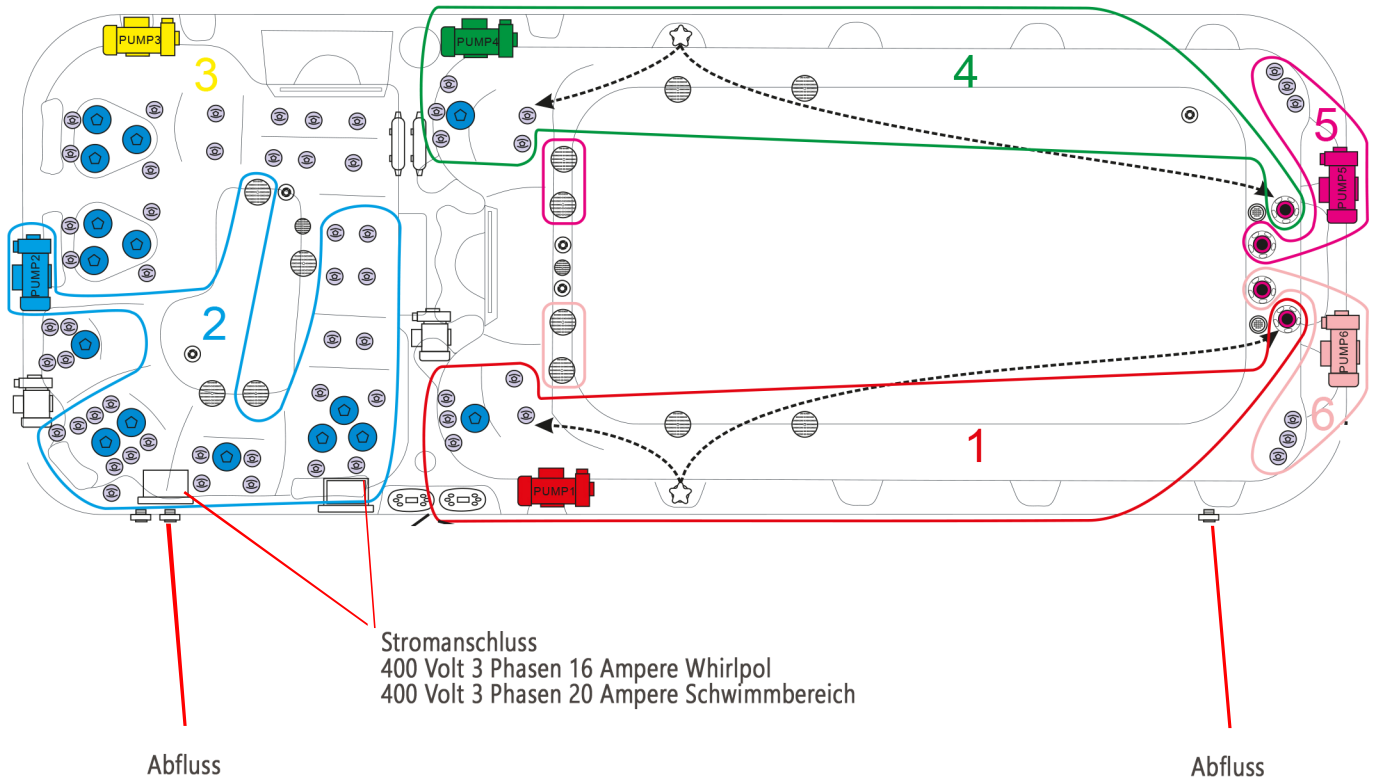

**arrigato**  
—spa | *liebe deine Sinne*

# TECHNISCHE ZEICHNUNG SWIM SPA AQUA 3

- Clusterjet 60pcs
- Power Jet 13pcs
- Swim Jet 4pcs
- Spa Light 2pcs
- Suction 2pcs
- Suction 12pcs

- Water Diverter
- UV lamp
- Small Pillow
- Big Pillow
- Filter Front Black  
Filter 6ch-940

- Controller & Heater  
JZ6013x1
- Controller & Heater  
JZ6013x2
- Drainage
- WTC50 Circ. Pump
- LP300 Mass. Pump  
(6pcs)
- TP600 Display  
(2pcs)